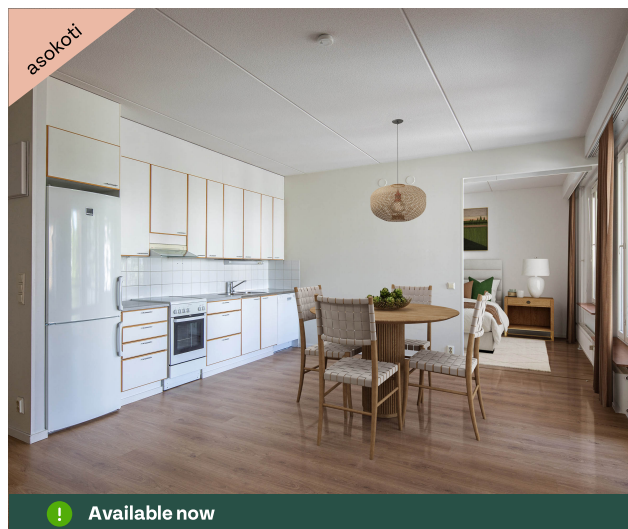

! Available now

Helsinki, Tali

Taimistontie 4 B A 6

66 m² 2H+TK+S, Apartment house

Residence charge / month 1154,98€

Right-of-occupancy payment 23200,21€

Construction year 1999

Floor 2/4

Available Available now

More details →

Add to application +

More apartments +