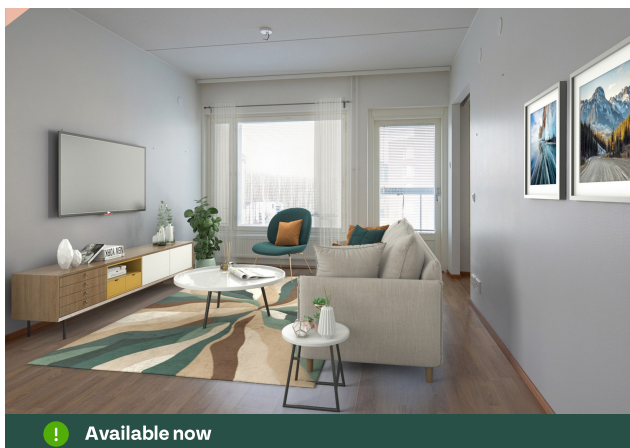

! Available now

Espoo, Suurpelto

Piilipuuntie 3 E 79

51 m²

2H+K, Apartment house

Residence charge / month 770,90€

Right-of-occupancy payment 39283,16€

Construction year 2013